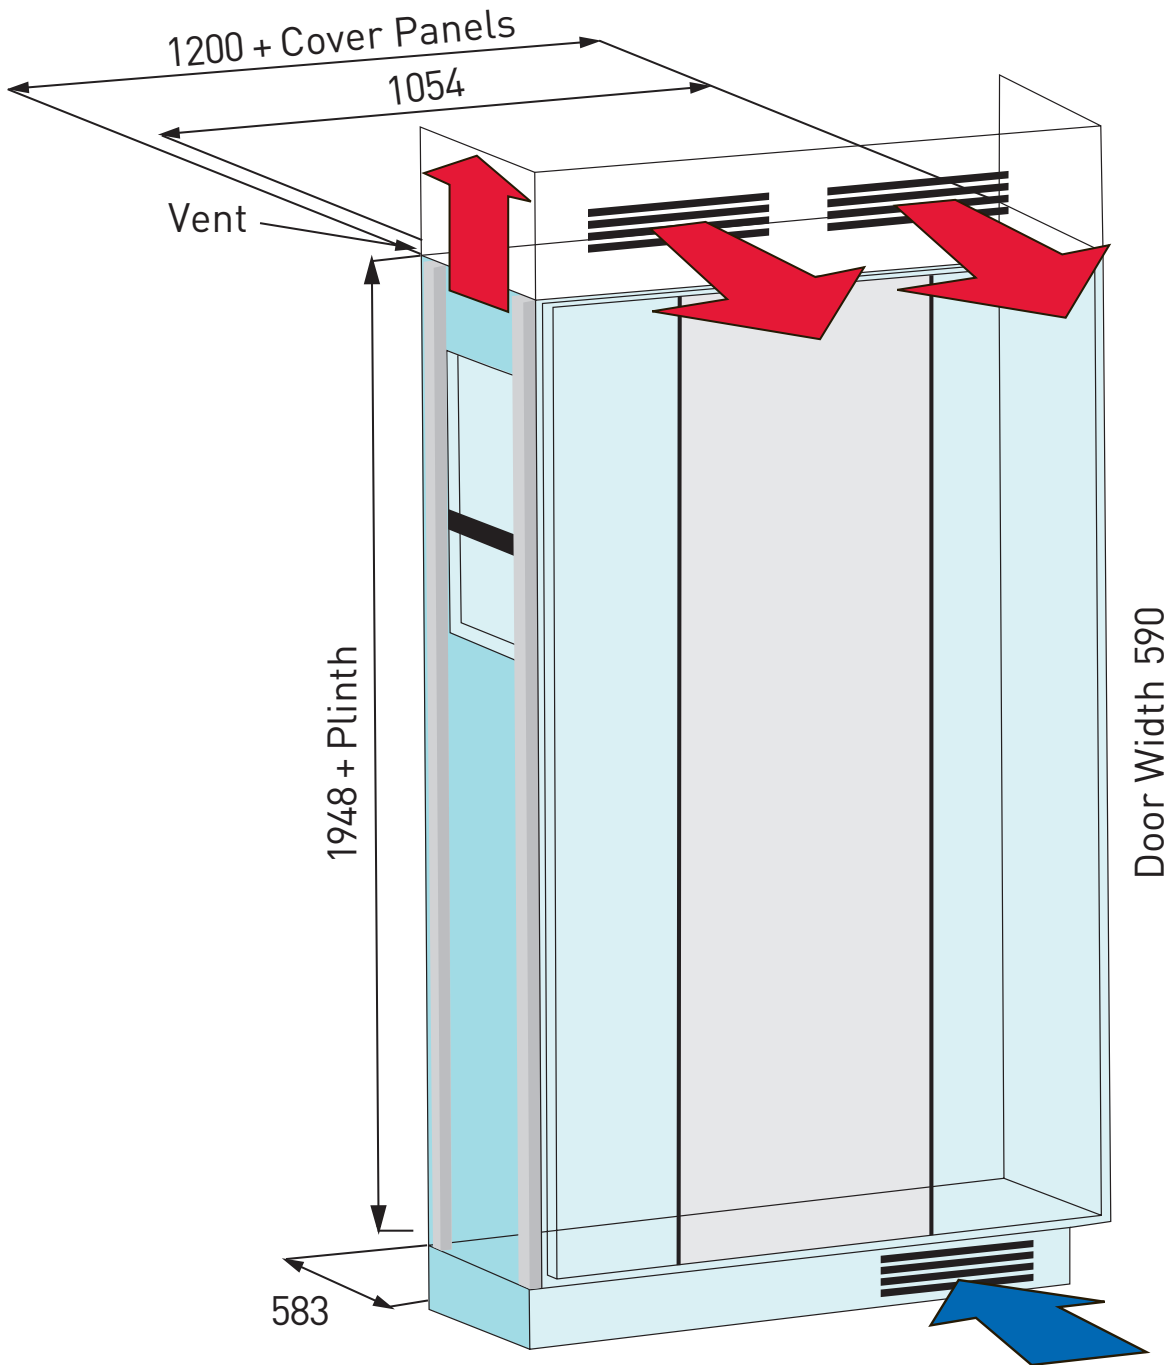

Thermocold Cold Room Dimensions

Volume	approx 1000 ltr
Height	1948 + plinth
Depth	583mm
Width	1200mm
Noise Level	36dB/28dB

T 00 44 (0) 1302 759308
F 00 44 (0) 1302 751233
E info@cornerfridge.com
W cornerfridge.com

Unit 4 Brunel Close,
Harworth, Doncaster,
South Yorkshire,
DN11 8QA